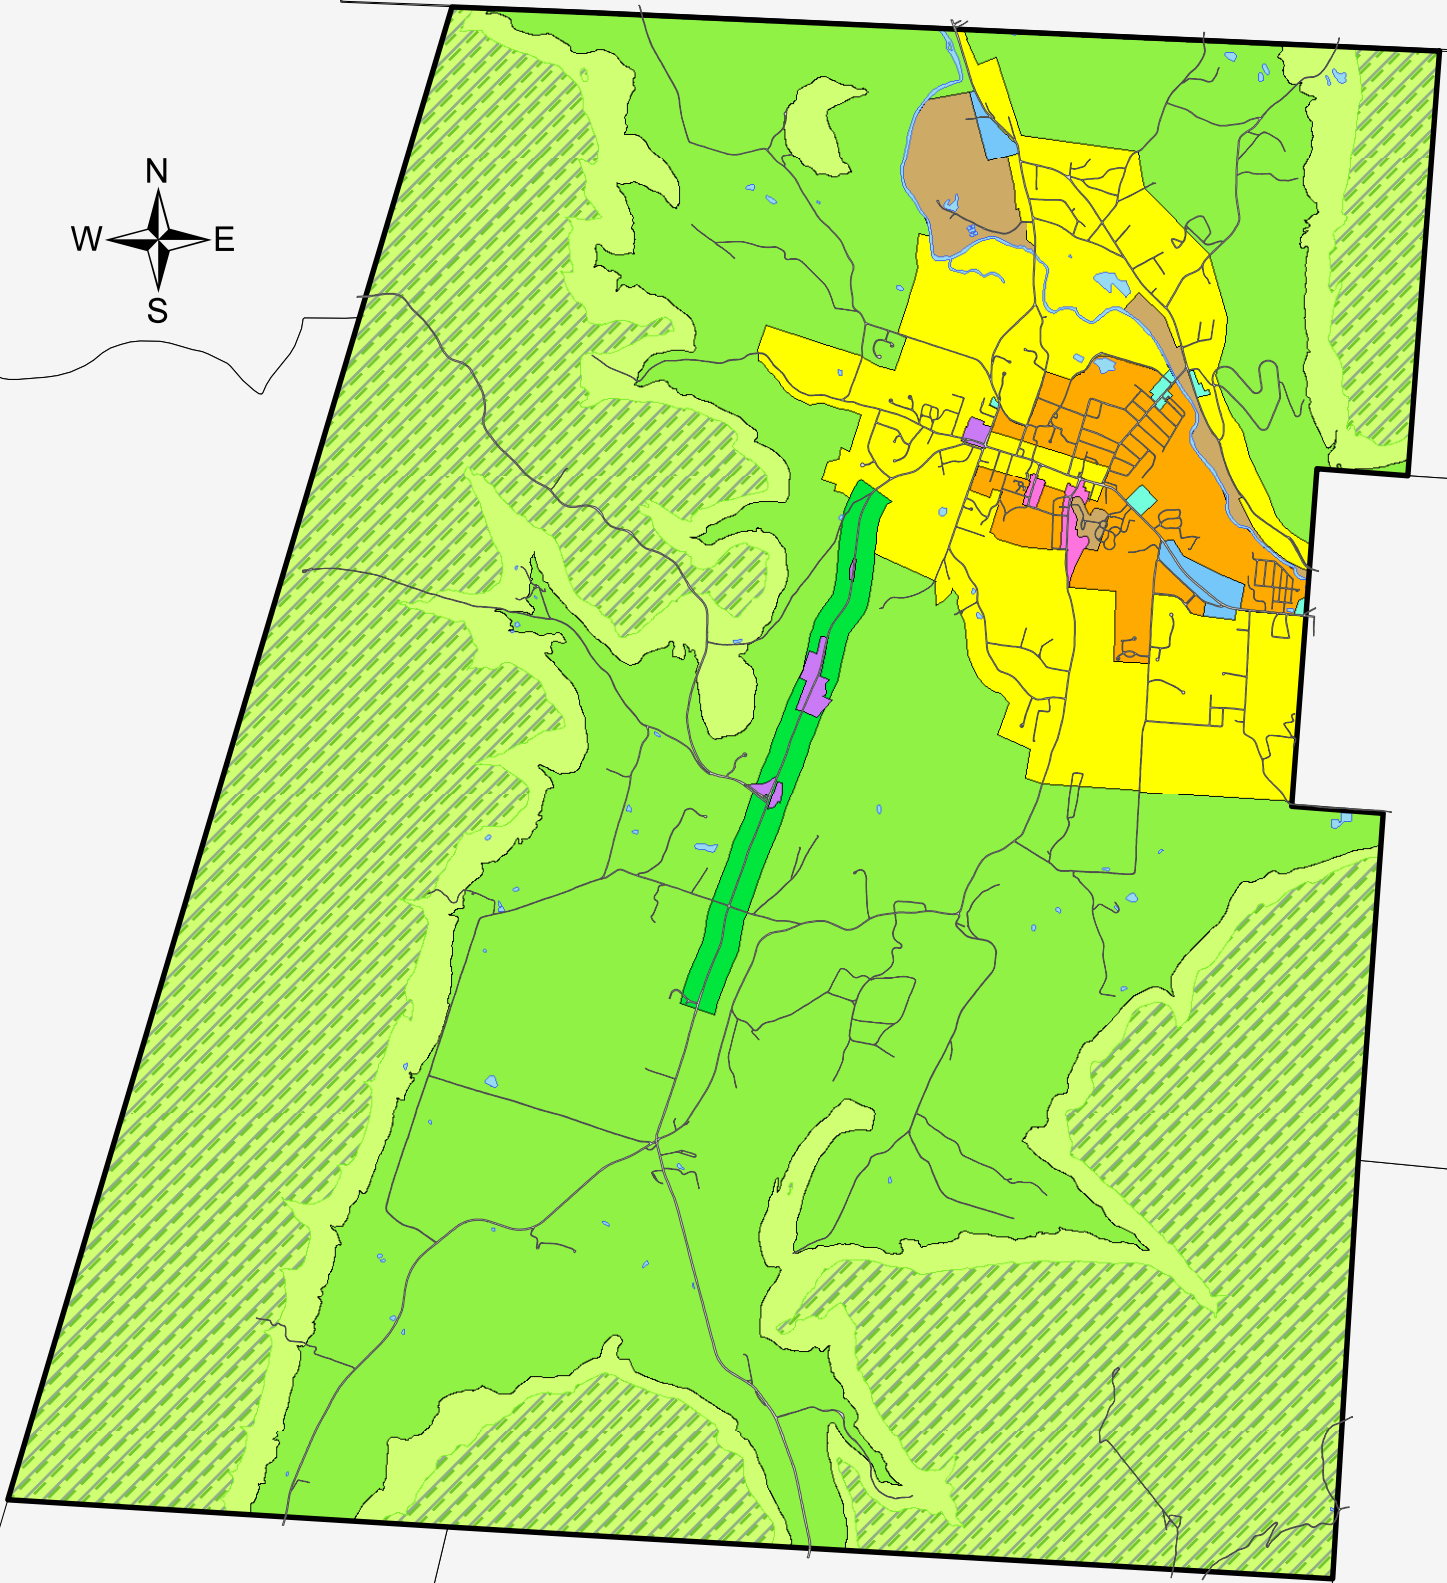

# Town of Williamstown - Zoning Districts

## Zoning Districts

1" = 1 Mile

- Rural Residence 1
- Rural Residence 2
- Rural Residence 3
- General Residence 2
- Limited Industrial
- Limited Business
- Planned Business
- Tourist Business
- Village Business